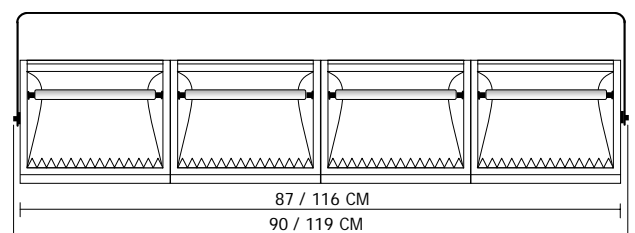

#### Feature

1. Constructed made from sheet Metal.
2. Body is coated in a heat and Scratch-resistant black epoxy paint.
3. Single unit and three or four compartment cyclorama lights with wide asymmetric distribution.
4. Reflector is asymmetric made from textured anodized aluminum.
5. Gives even converge of backcloths and cyclorama in theatre and small studios.
6. 500 W. Version takes 119 mm. Range of double-ended lamps.
7. 1000 W. Version takes 189 mm. Range of double-ended lamps.
8. Spring tensioned color flame for good filter life.
9. Light beam is very smooth and falls off evenly without visible high-light or shadows.
10. Can be used as a single cell or multi cells.

#### Dimension