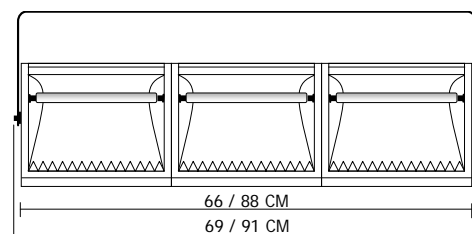

#### Feature

1. Constructed made from sheet Metal.
2. Body is coated in a heat and Scratch-resistant black epoxy paint.
3. Single unit and three or four compartment cyclorama lights with wide asymmetric distribution.
4. Reflector is asymmetric made from textured anodized aluminum.
5. Gives even converge of backcloths and cyclorama in theatre and small studios.
6. 500 W. Version takes 119 mm. Range of double-ended lamps.
7. 1000 W. Version takes 189 mm. Range of double-ended lamps.
8. Spring tensioned color flame for good filter life.
9. Light beam is very smooth and falls off evenly without visible high-light or shadows.
10. Can be used as a single cell or multi cells.

#### Dimension