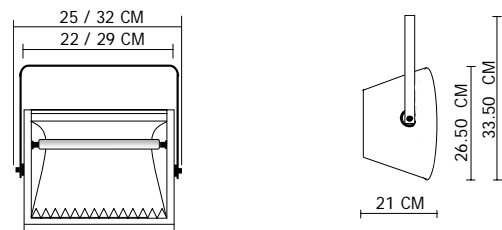

#### Feature

1. Constructed made from sheet Metal.
2. Body is coated in a heat and Scratch-resistant black epoxy paint.
3. Single unit and three or four compartment cyclorama lights with wide asymmetric distribution.
4. Reflector is asymmetric made from textured anodized aluminum.
5. Gives even converge of backcloths and cyclorama in theatre and small studios.
6. 500 W. Version takes 119 mm. Range of double-ended lamps.
7. 1000 W. Version takes 189 mm. Range of double-ended lamps.
8. Spring tensioned color flame for good filter life.
9. Light beam is very smooth and falls off evenly without visible high-light or shadows.
10. Can be used as a single cell or multi cells.

#### Dimension