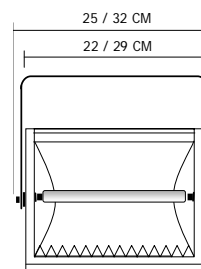

#### Feature

1. Constructed made from sheet Metal.
2. Body is coated in a heat and Scratch-resistant black epoxy paint.
3. Reflector is symmetric made from textured anodized aluminum.
4. Gives even converge of backcloths
5. 500 W. Version takes 119 mm. Range of double-ended lamps.
6. 1000 W. Version takes 189 mm. Range of double-ended lamps.
7. Spring tensioned color flame for good filter life.
8. Light beam is very smooth and falls off evenly without visible high-light or shadows.

#### Dimension