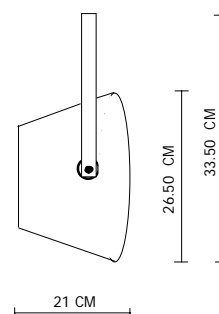

## Flood Light Series

Lightsense Flood Series is a range of high-quality 500 and 1000 watt theatre and studio with the flexibility to be use either individually or linked together with the "SSS Quality System"

### Flood Light 500 , 1000 Watt

#### Feature

1. Constructed made from sheet Metal.
2. Body is coated in a heat and Scratch-resistant black epoxy paint.
3. Reflector is symmetric made from textured anodized aluminum.
4. Gives even converge of backcloths
5. 500 W. Version takes 119 mm. Range of double-ended lamps.
6. 1000 W. Version takes 189 mm. Range of double-ended lamps.
7. Spring tensioned color flame for good filter life.
8. Light beam is very smooth and falls off evenly without visible high-light or shadows.

#### Dimension